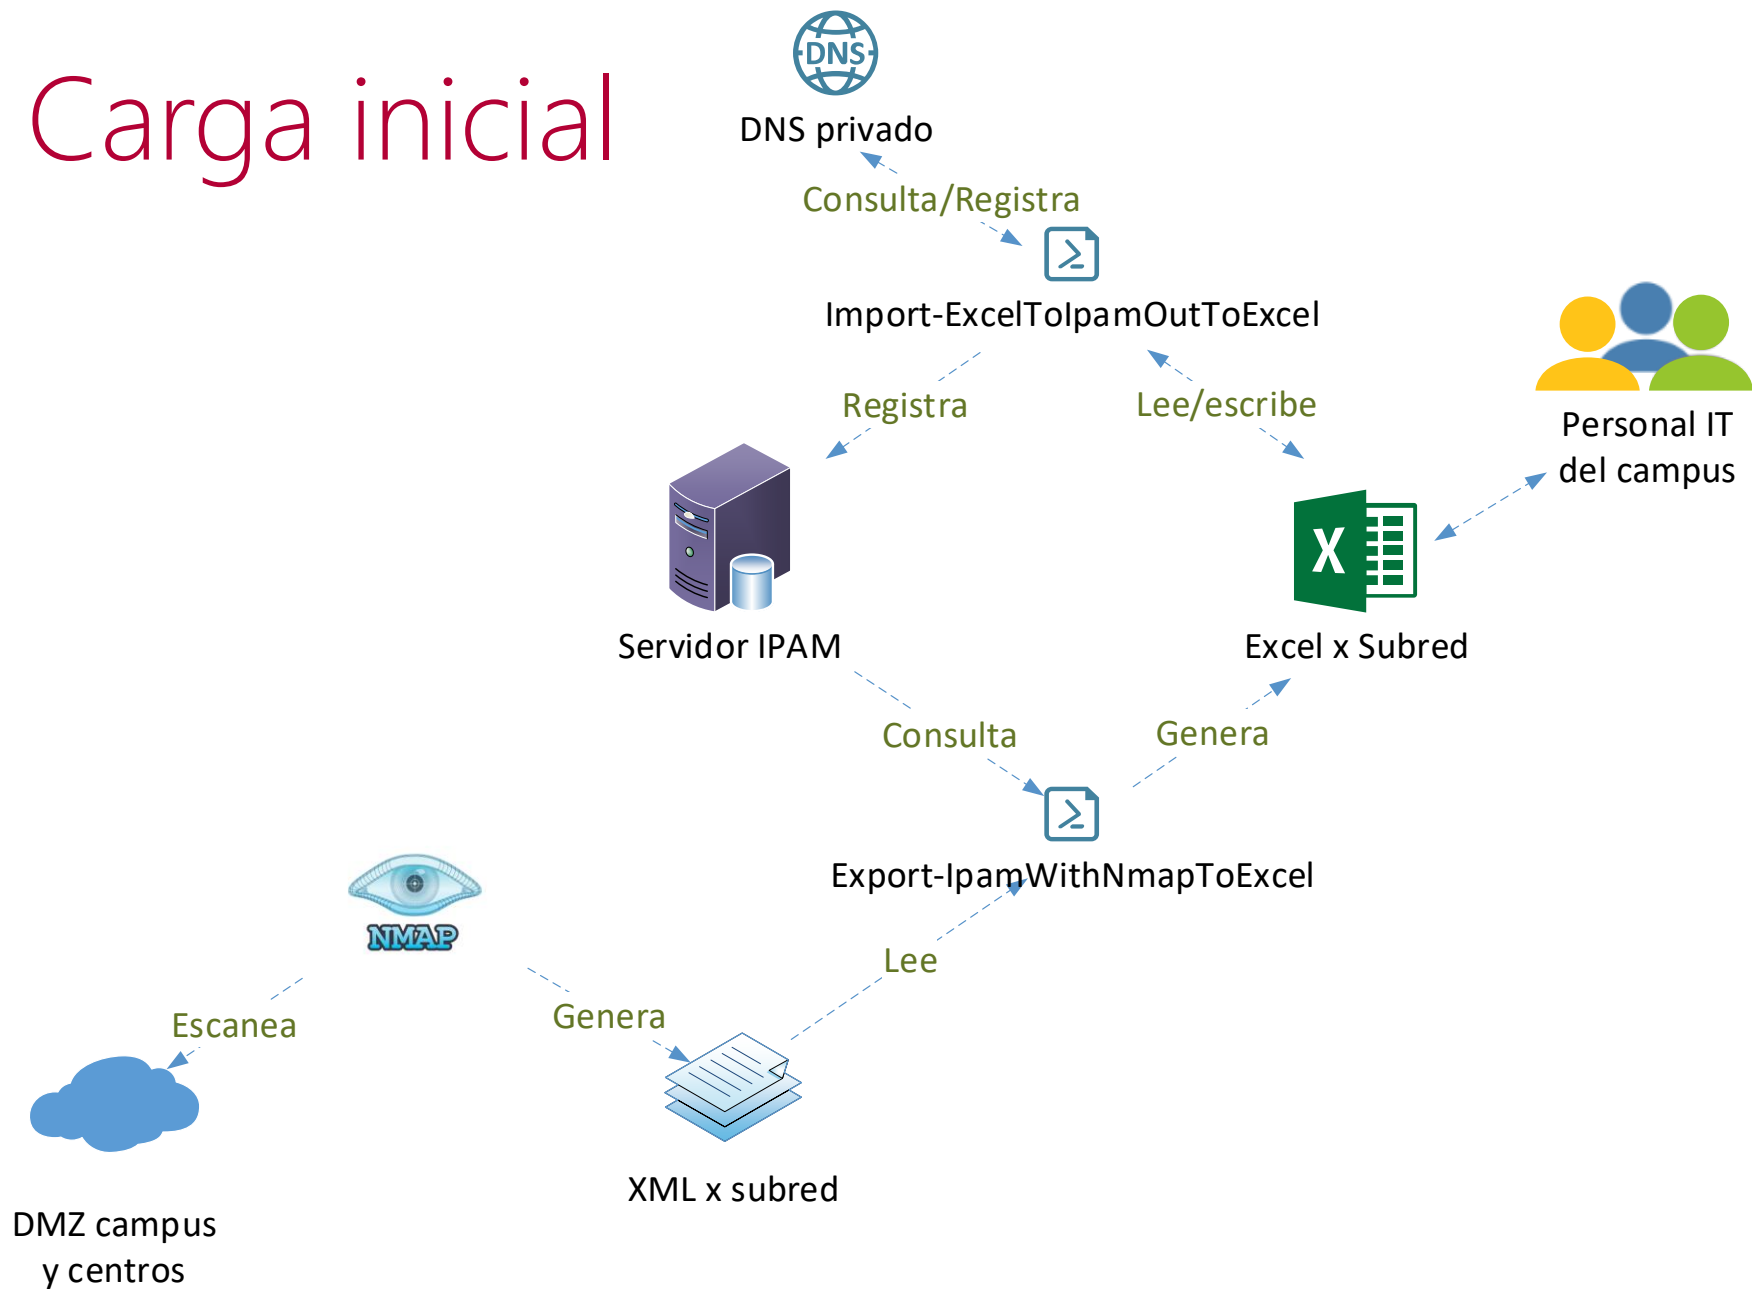

Carga inicial